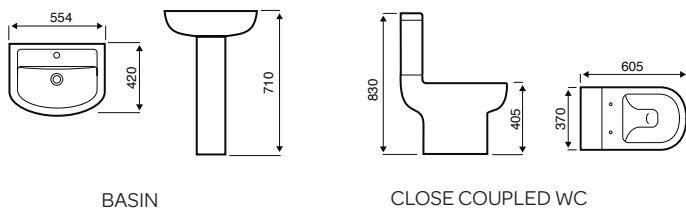

BASIN

CLOSE COUPLED WC