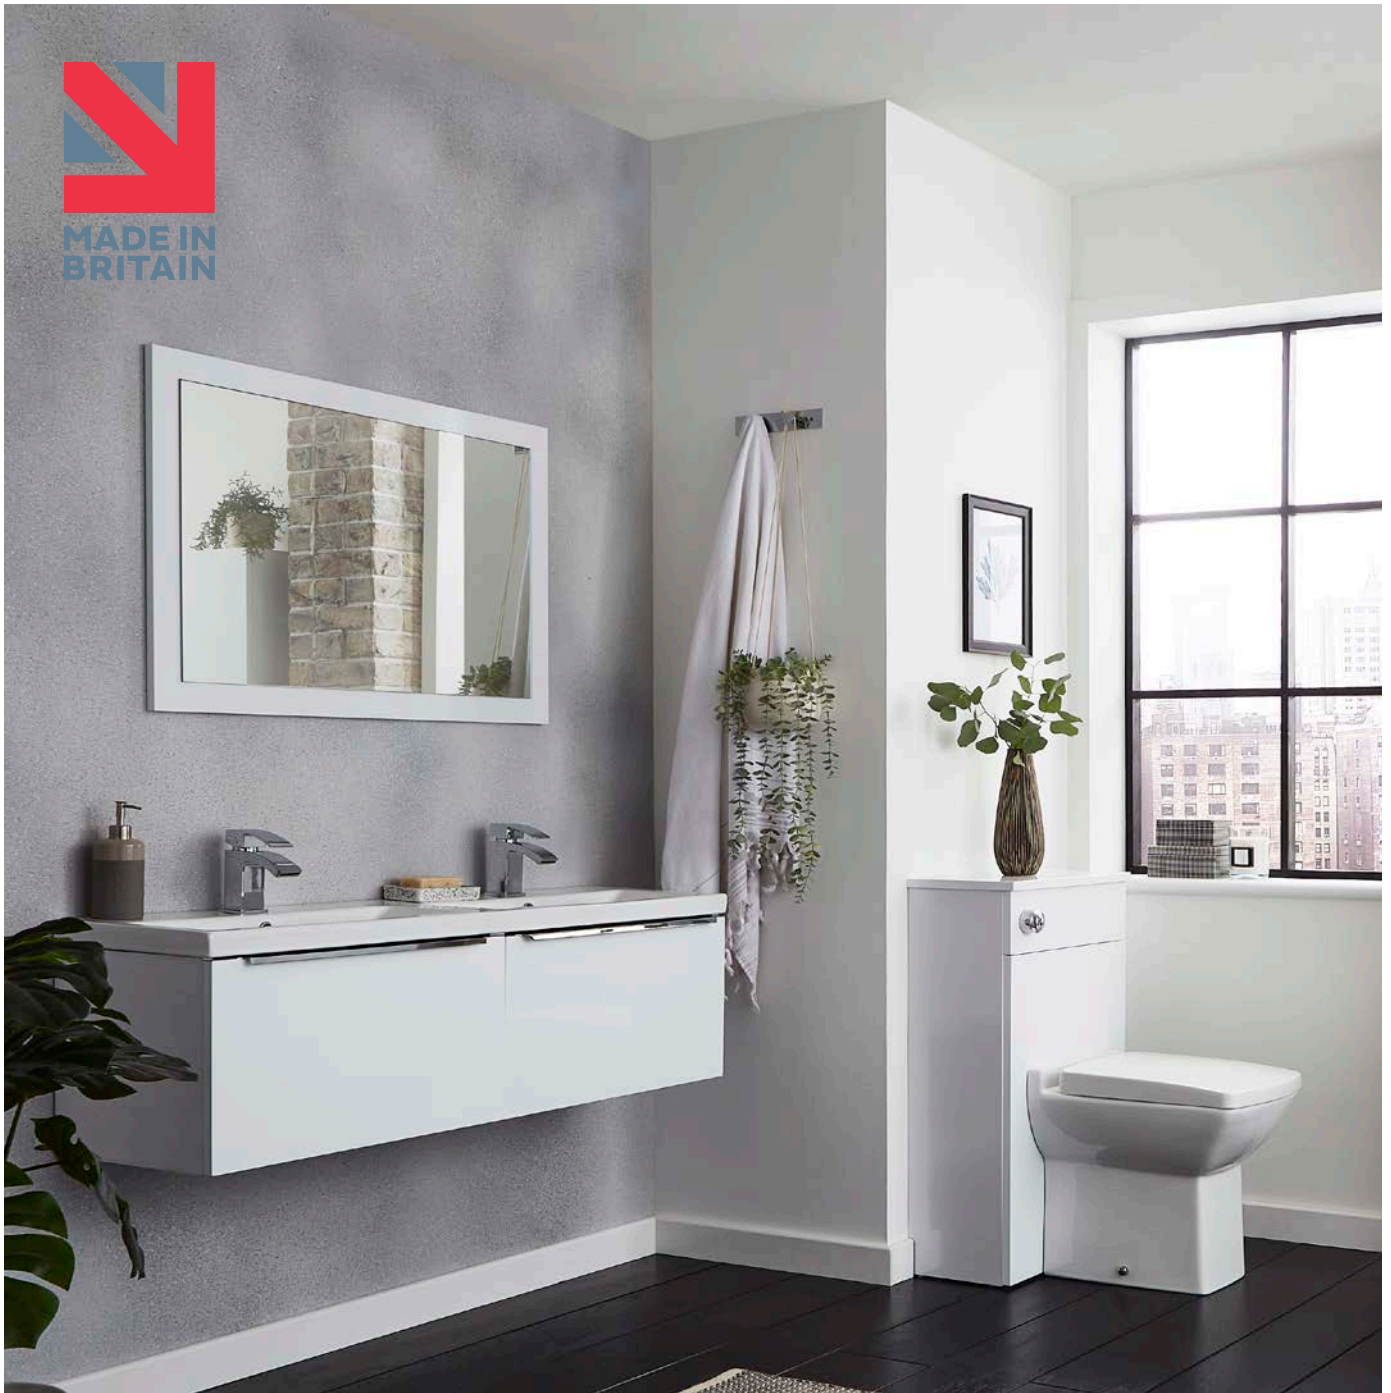

FOR FEATURED TAP COLLECTION
SEE PAGE 154