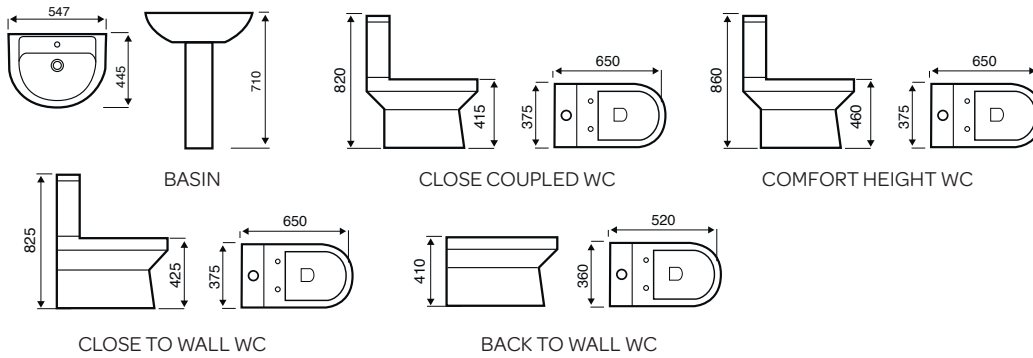

Project

Style

Bijoux

Additional Sanitaryware