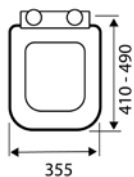

Options
WRAPOVER SQUARE SEAT ROUND EDGES