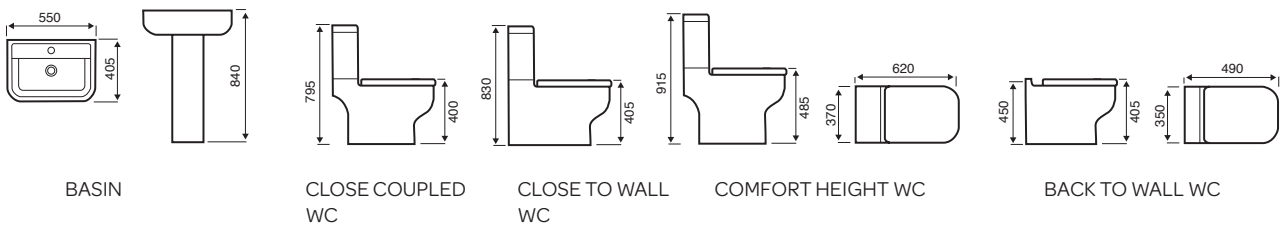

CLOSE COUPLED WC

CLOSE TO WALL WC

COMFORT HEIGHT WC

BACK TO WALL WC

BASIN