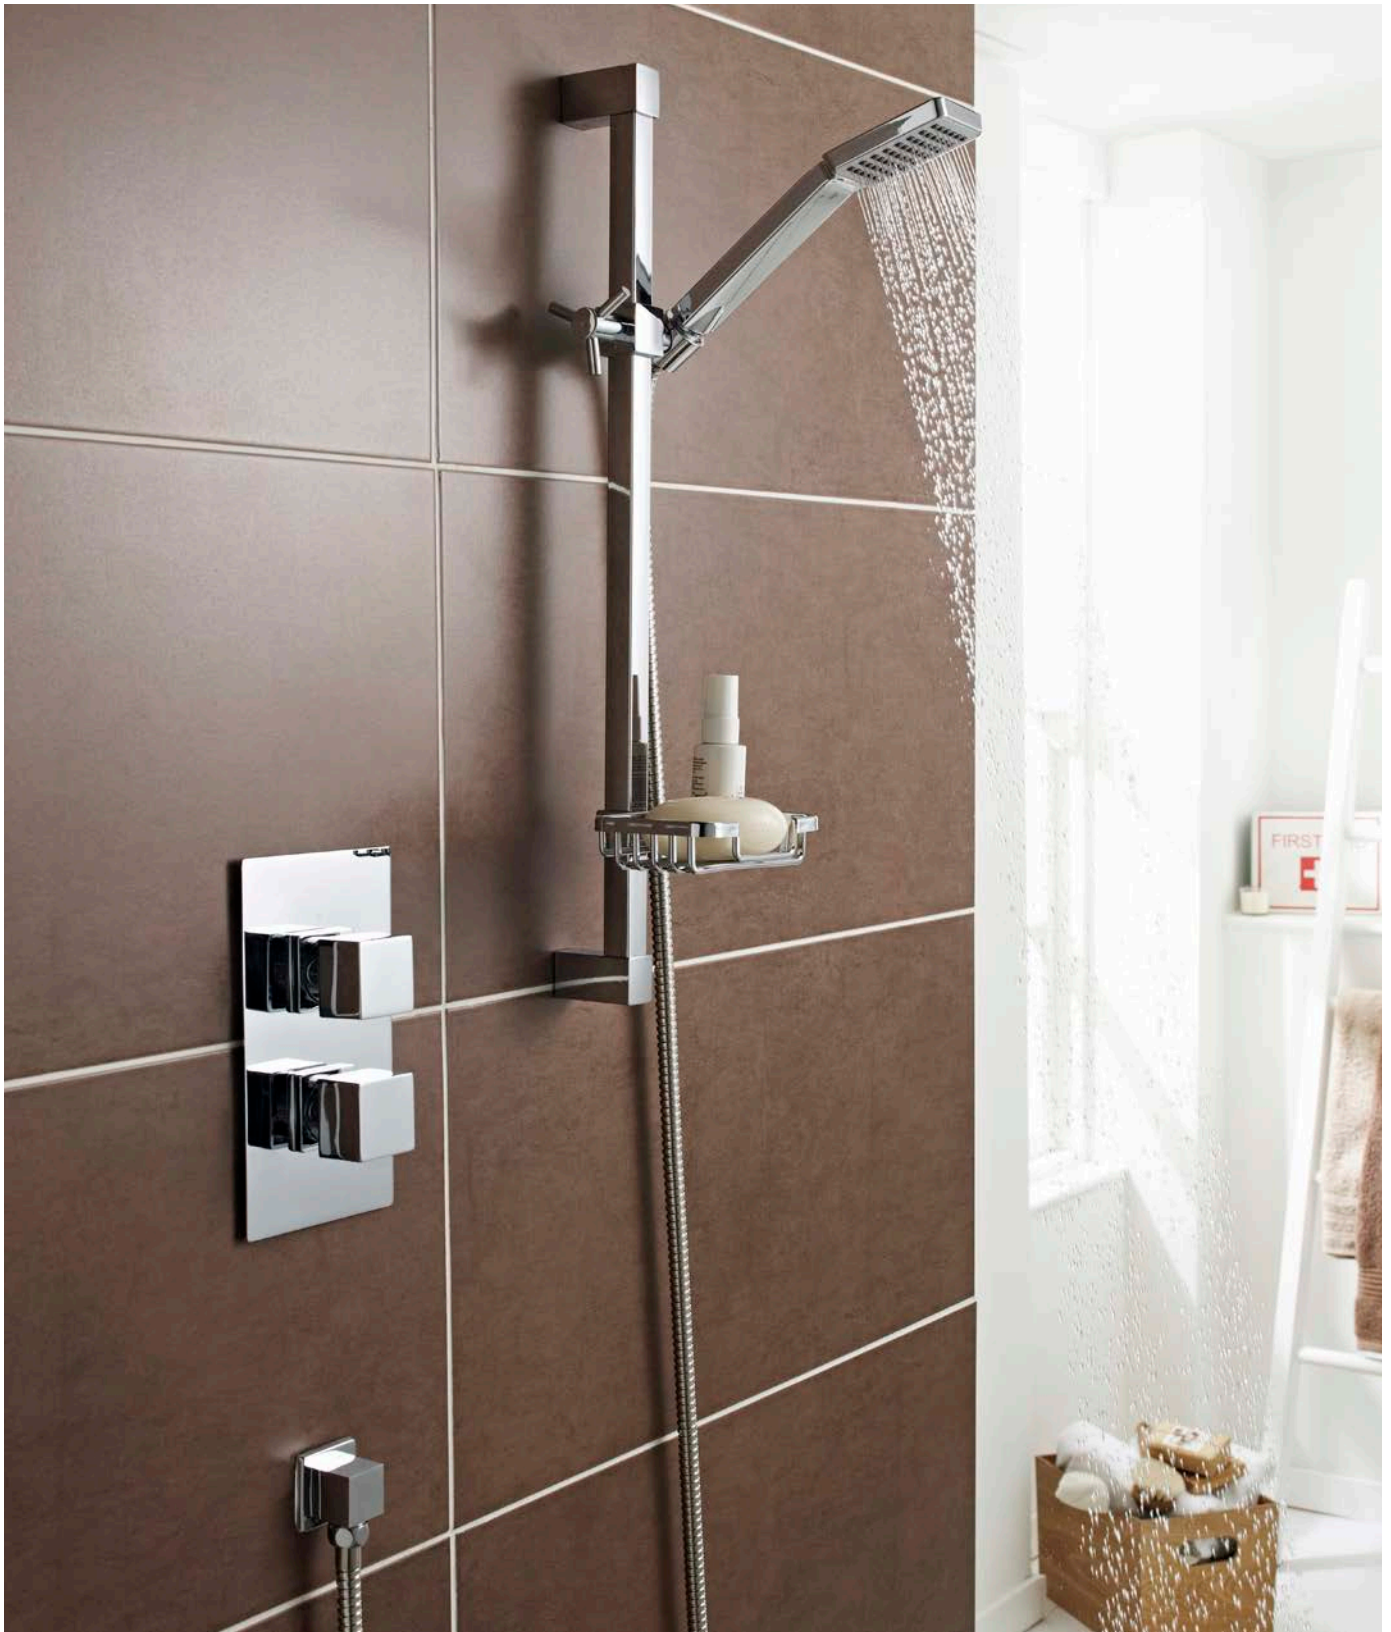

Option 1

THERMOSTATIC CONCEALED SHOWER WITH SLIDE RAIL KIT
SHO026PR-SHO070CU-SHO0910E £329.00