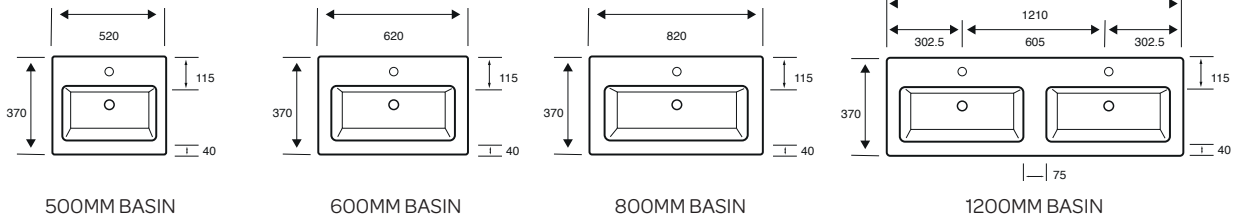

Kore

Purity

Countertop Basins

Arc

NOTE: KARTELL UK RESERVES THE RIGHT TO MAKE CHANGES IN PRODUCTS AND TECHNICAL DETAILS WITHOUT PRIOR NOTICE. FOR EXACT MEASUREMENTS, IN PARTICULAR FOR CUSTOMIZED INSTALLATION SCENARIOS, IT CAN ONLY BE TAKEN FROM THE FINISHED CERAMIC PRODUCT.