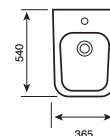

BIDET - ROUND

BIDET - SQUARE