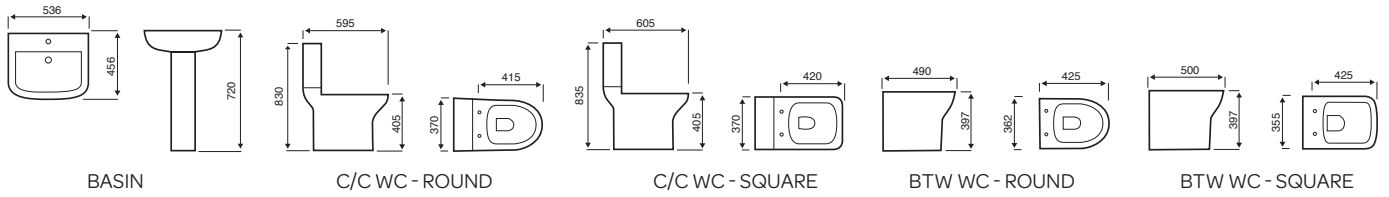

WALL HUNG WC - ROUND

BIDET - ROUND

450MM SEMI-RECESSED BASIN

550MM SEMI-RECESSED BASIN

C/C OPEN BACK WC - SQUARE

BTW WC - SQUARE

BIDET - SQUARE

Project