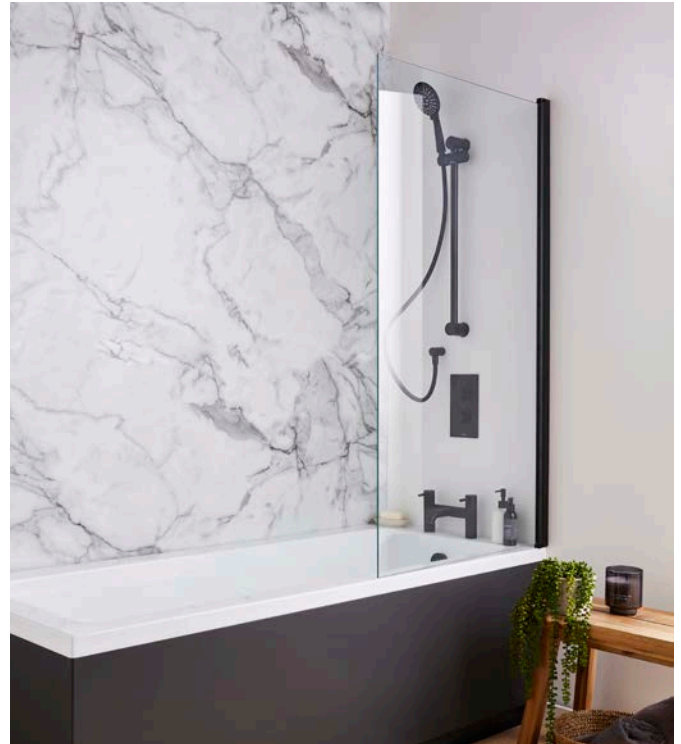

KONSS1

£199.00

BATH SHOWER SCREENS

Nero

STRAIGHT SCREEN, RADIUS EDGE

1400 X 780MM

NER-SS

£149.00