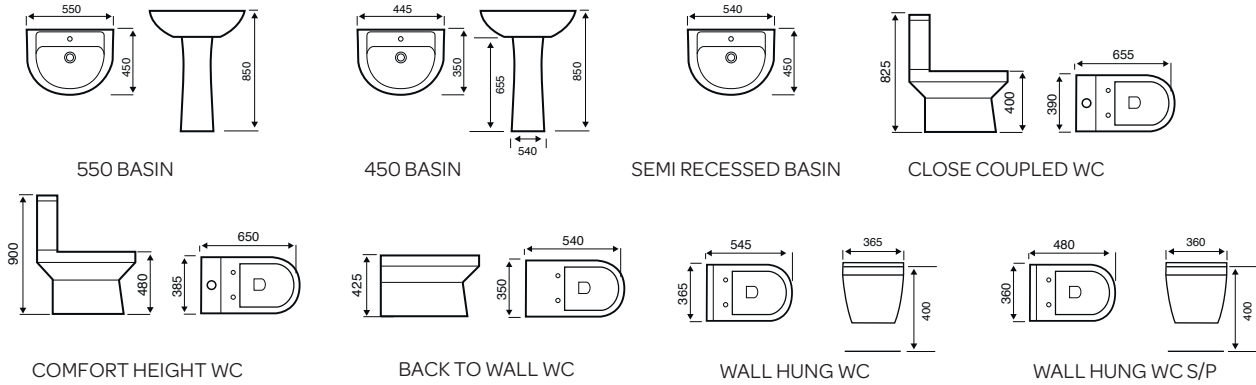

Project

Style

Bijoux

Additional Sanitaryware