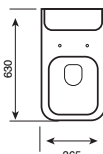

C/C WC - ROUND

C/C OPEN BACK WC - SQUARE