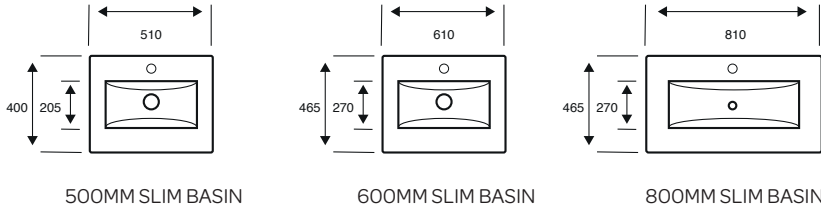

Kore

Purity

Countertop Basins

Arc

NOTE: KARTELL UK RESERVES THE RIGHT TO MAKE CHANGES IN PRODUCTS AND TECHNICAL DETAILS WITHOUT PRIOR NOTICE. FOR EXACT MEASUREMENTS, IN PARTICULAR FOR CUSTOMIZED INSTALLATION SCENARIOS, IT CAN ONLY BE TAKEN FROM THE FINISHED CERAMIC PRODUCT.