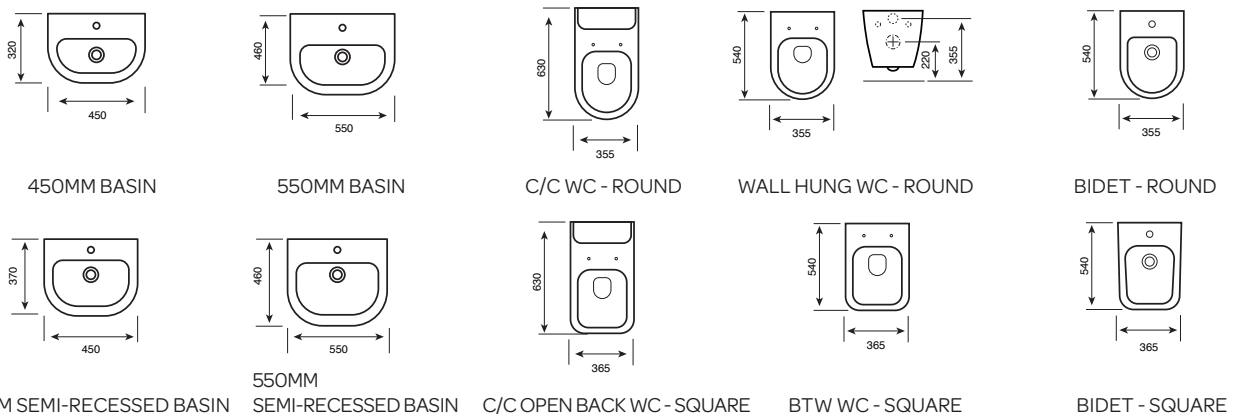

BASIN SQUARE

C/C WC SQUARE

C/C WC SQUARE

BTW WC SQUARE

Eclipse

450MM BASIN

550MM BASIN

C/C WC - ROUND