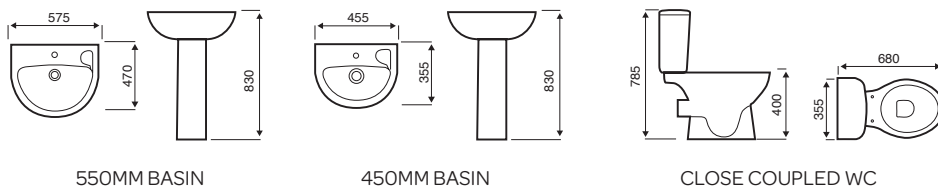

550MM BASIN

450MM BASIN

CLOSE COUPLED WC

Studio