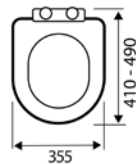

Uni Two
UNIVERSAL PREMIUM TOILET SEAT

- Made from duroplastic

SEA002UN £39.00

Standard D
WRAPOVER STANDARD D SHAPED SEAT

- Made from polypropylene

SEA101D £54.00

Slim D
SLIM WRAPOVER PREMIUM D SHAPED

- Made from duroplastic