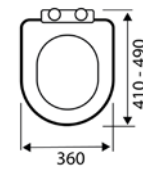

Superslim D
SANDWICH STYLE PREMIUM D SHAPED

- Made from duroplastic

SEA104D £66.00