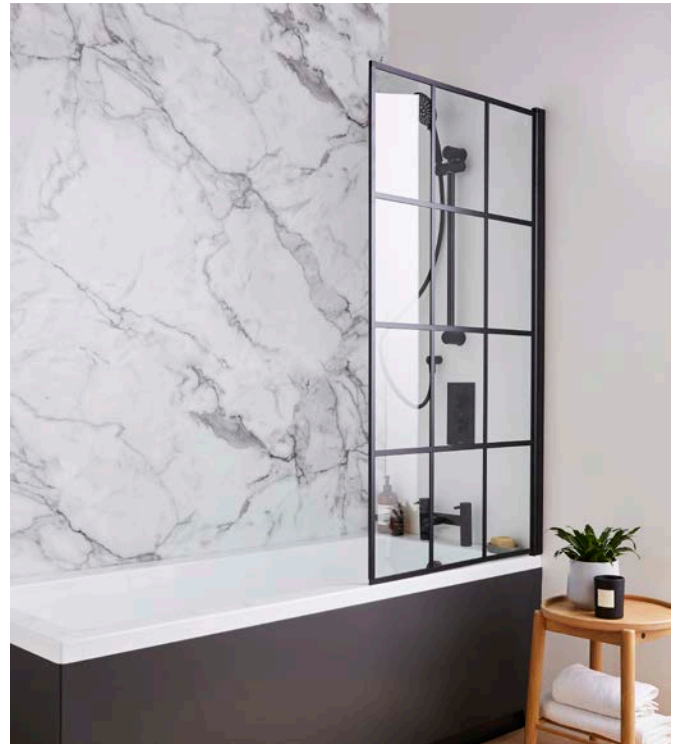

NER-LS

£237.00

Kritt

STRAIGHT SCREEN, SQUARE EDGE

1400 X 780MM

KRI-SS

£191.00

FROM TRENDY WET ROOMS TO SPACE SAVING SOLUTIONS, OUR SHOWERING COLLECTIONS OFFER FANTASTIC FEATURES TO COMPLETE YOUR BATHROOM LOOK.