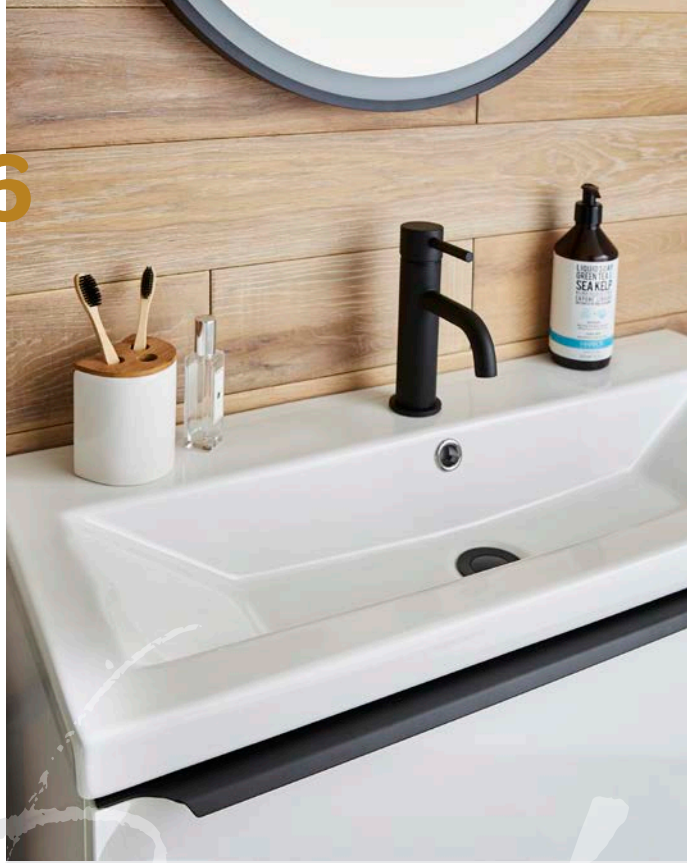

K·VIT

2023
BATHROOM
COLLECTION

Issue 2 - July

Black Accessories 6

KORE · FURNITURE RANGE

51

LED Mirrors

SHERSTON · 3 TONE LED MIRROR