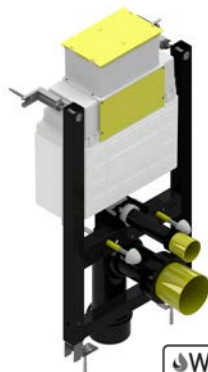

WALL HUNG PANS

OPTIONS WALL HUNG WC PAN
POT077OP   **£194.00**
SOFT CLOSE SEAT
POT082OP   **£57.00**
PREMIUM SOFT CLOSE SEAT
SEA601OP   **£70.00**