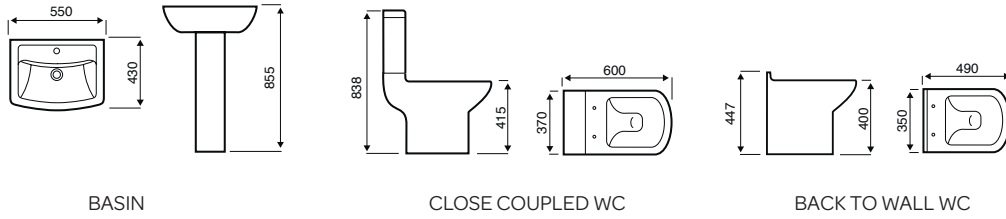

Pure

BASIN

CLOSE COUPLED WC

BACK TO WALL WC

Trim