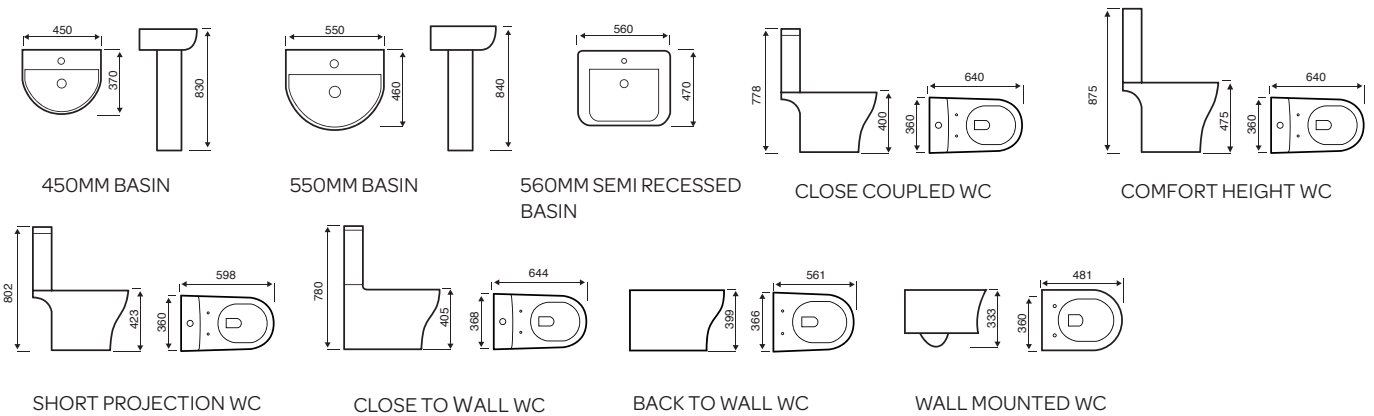

COMFORT HEIGHT WC

BACK TO WALL WC

Kameo

450MM BASIN

550MM BASIN

560MM SEMI RECESSED BASIN

CLOSE COUPLED WC

COMFORT HEIGHT WC