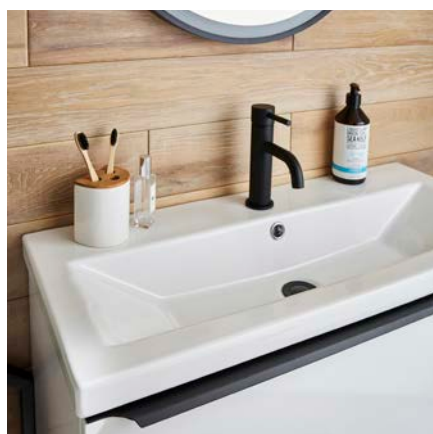

FOR FEATURED TAP COLLECTION
SEE PAGE 150

500MM WALL MOUNTED DRAWER UNIT & CERAMIC BASIN - WHITE GLOSS
H 375 X W 500 X D 355
KOR500WM-W
KOR500BASIN £442.00
KOR-FRAME £209.00

600MM WALL MOUNTED DRAWER UNIT & CERAMIC BASIN - WHITE GLOSS
H 375 X W 600 X D 355
KOR600WM-W
KOR600BASIN £475.00
KOR-FRAME £209.00