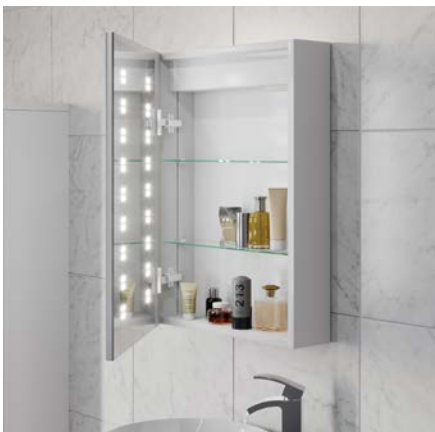

MIRROR CABINETS

FOR FEATURED COUNTERTOP BASIN
SEE PAGE 17