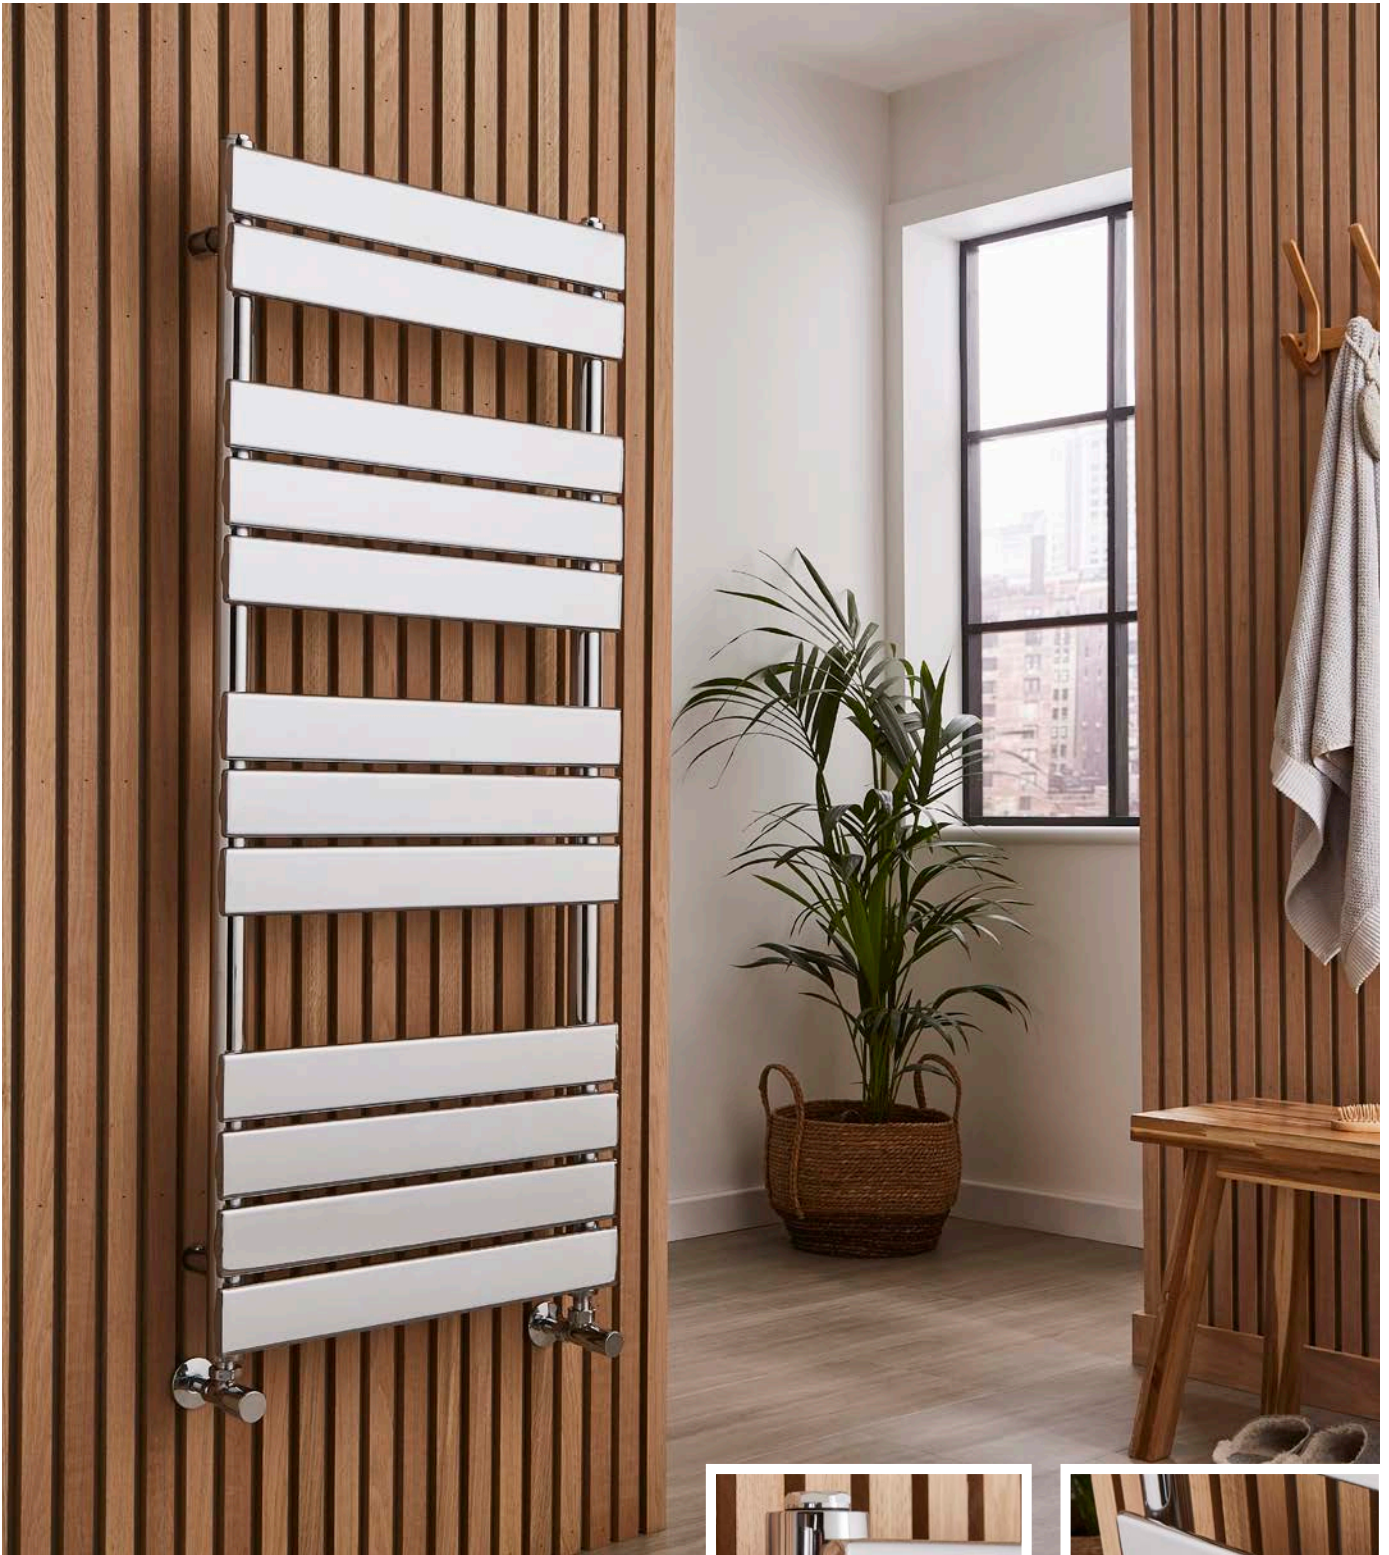

MEMPHIS

Chrome Plated

5 Year Guarantee

Memphis Towel Rail

CHROME

Product Code	Width (mm)	Height (mm)	Output $\Delta t60^{\circ}\text{C}$	Price
MEM500-1200	500	1200	2079 BTU	£428.00
MEM600-1200	600	1200	2390 BTU	£472.00