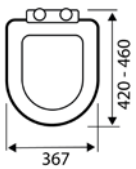

- Made from duroplastic

SEA002UN £39.00

Standard D
WRAPOVER STANDARD D SHAPED SEAT

- Made from polypropylene

SEA101D £54.00