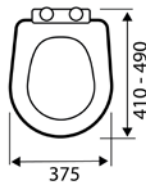

550MM 1TH BASIN
POT290ST **£82.00**
SEMI PEDESTAL
POT452SE **£50.00**

SEATS

 Soft Close Seat

 One Button Quick Release

 Top Fixing

Uni One
UNIVERSAL STANDARD TOILET SEAT

- Made from polypropylene

SEA001UN £30.00