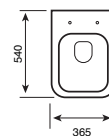

WALL HUNG WC - ROUND

BTW WC - SQUARE