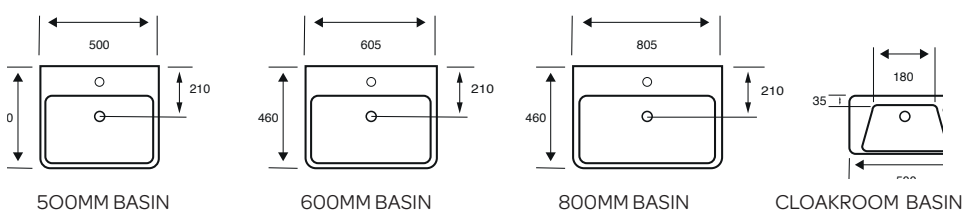

NOTE: KARTELL UK RESERVES THE RIGHT TO MAKE CHANGES IN PRODUCTS AND TECHNICAL DETAILS WITHOUT PRIOR NOTICE. FOR EXACT MEASUREMENTS, IN PARTICULAR FOR CUSTOMIZED INSTALLATION SCENARIOS, IT CAN ONLY BE TAKEN FROM THE FINISHED CERAMIC PRODUCT.