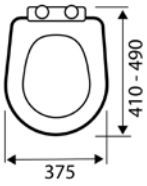

SEATS

Soft Close Seat

One Button Quick Release

Top Fixing

Uni One
UNIVERSAL STANDARD TOILET SEAT

- Made from polypropylene

SEA001UN £30.00