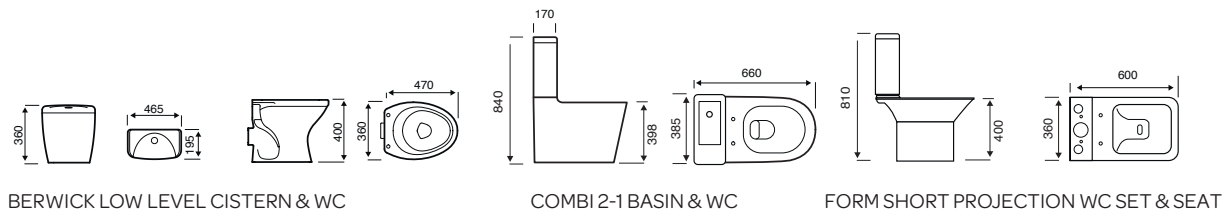

Additional Sanitaryware