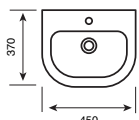

450MM BASIN

450MM SEMI-RECESSED BASIN