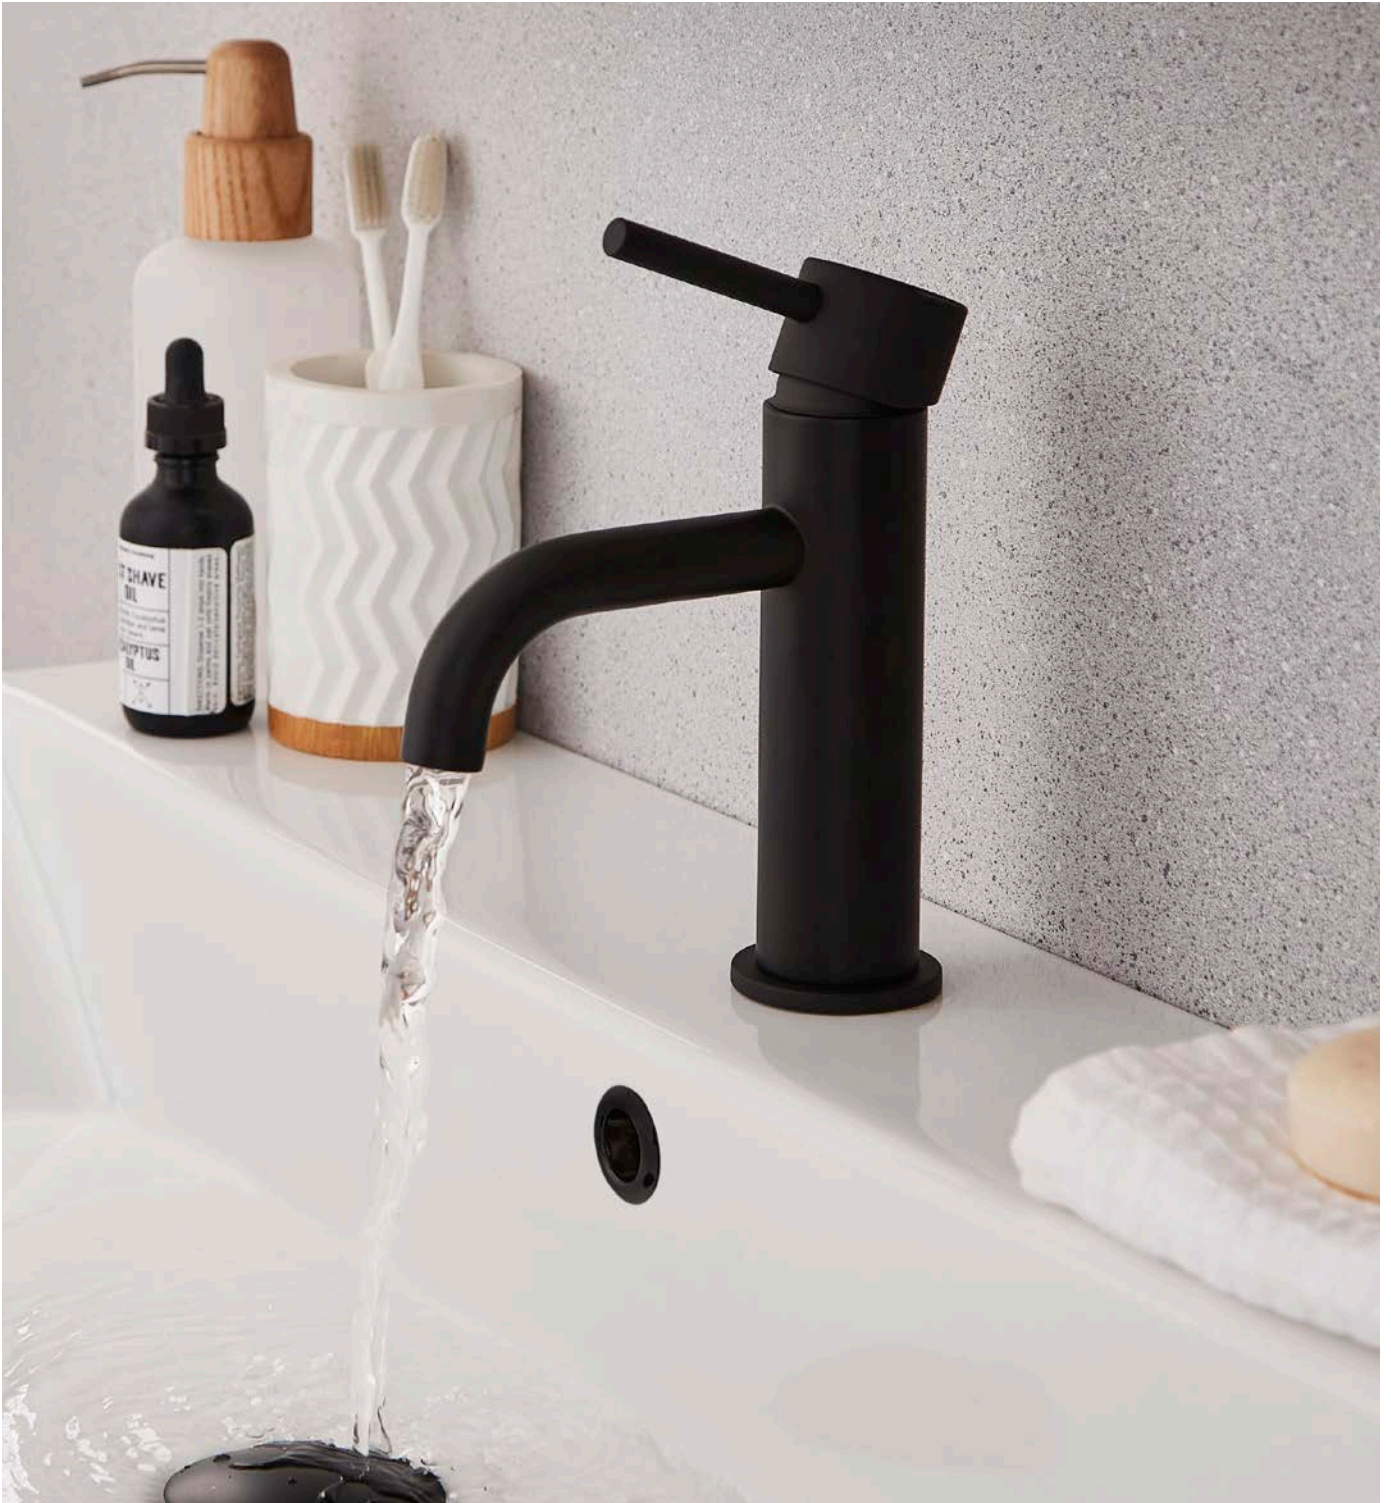

£33.00

WALL MOUNTED TOILET
BRUSH AND HOLDER
ACC213NR

£67.00

TOILET ROLL HOLDER
ACC211NR

£48.00

TOWEL RAIL
ACC212NR

£54.00

FOR MATCHING SHOWER SEE PAGE 122