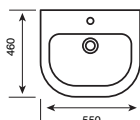

550MM BASIN

550MM SEMI-RECESSED BASIN