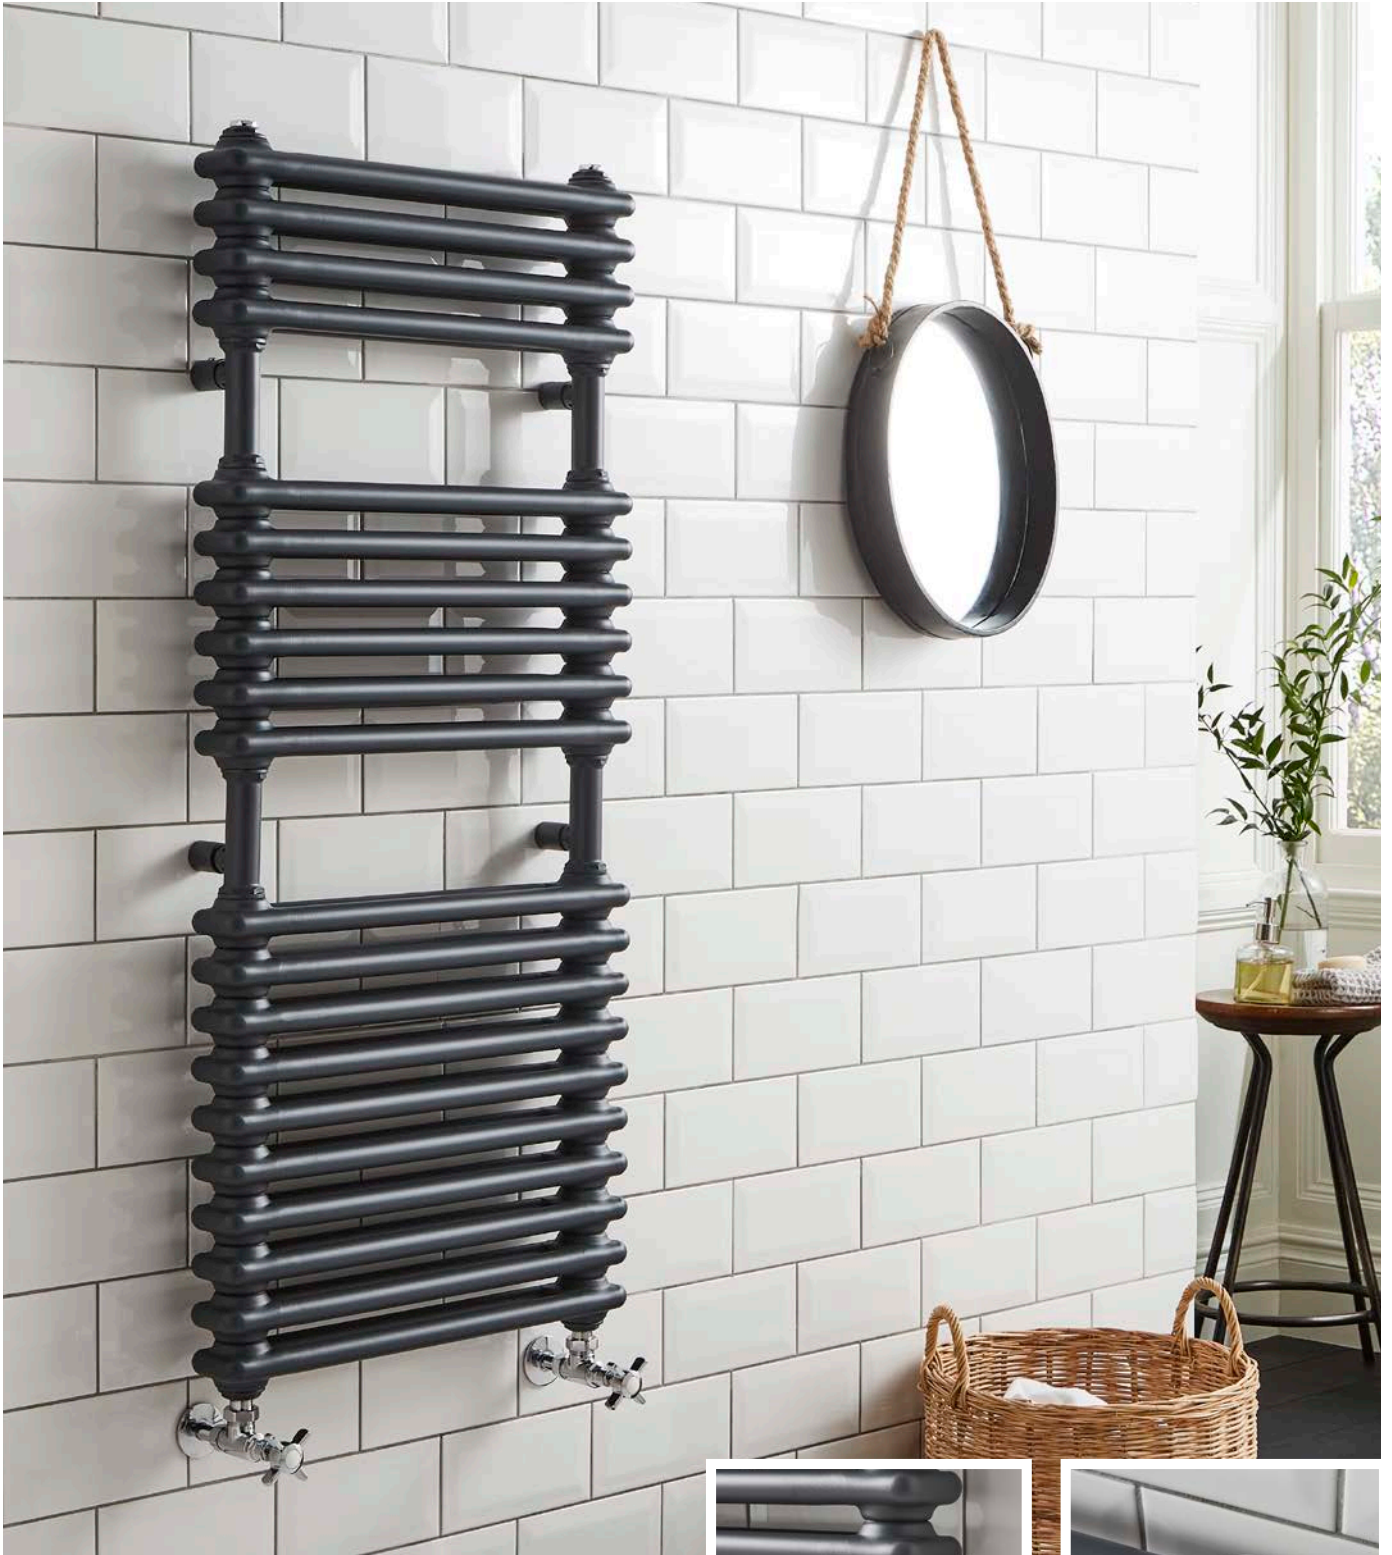

M Matt Finish

5 5 Year Guarantee