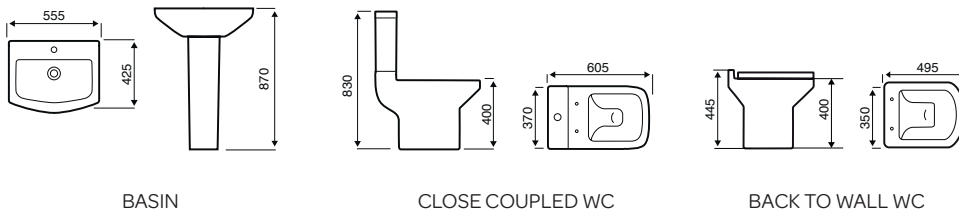

BASIN

CLOSE COUPLED WC

BACK TO WALL WC

Genoa