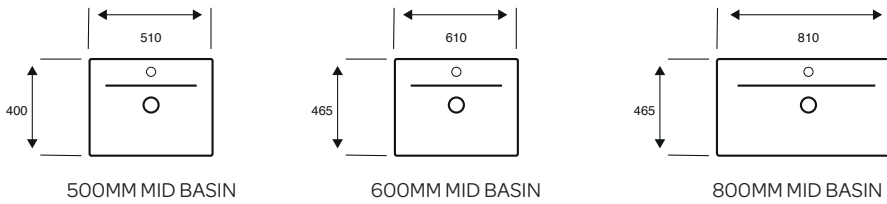

Kore

Purity

Countertop Basins

Arc

NOTE: KARTELL UK RESERVES THE RIGHT TO MAKE CHANGES IN PRODUCTS AND TECHNICAL DETAILS WITHOUT PRIOR NOTICE. FOR EXACT MEASUREMENTS, IN PARTICULAR FOR CUSTOMIZED INSTALLATION SCENARIOS, IT CAN ONLY BE TAKEN FROM THE FINISHED CERAMIC PRODUCT.