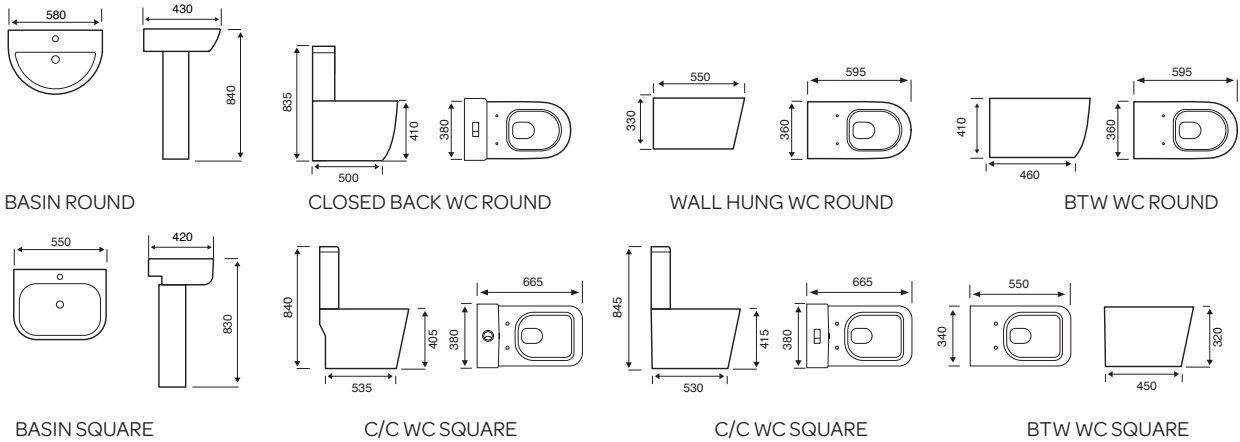

BASIN ROUND

CLOSED BACK WC ROUND

WALL HUNG WC ROUND

BTW WC ROUND

BASIN SQUARE

C/C WC SQUARE

C/C WC SQUARE

BTW WC SQUARE