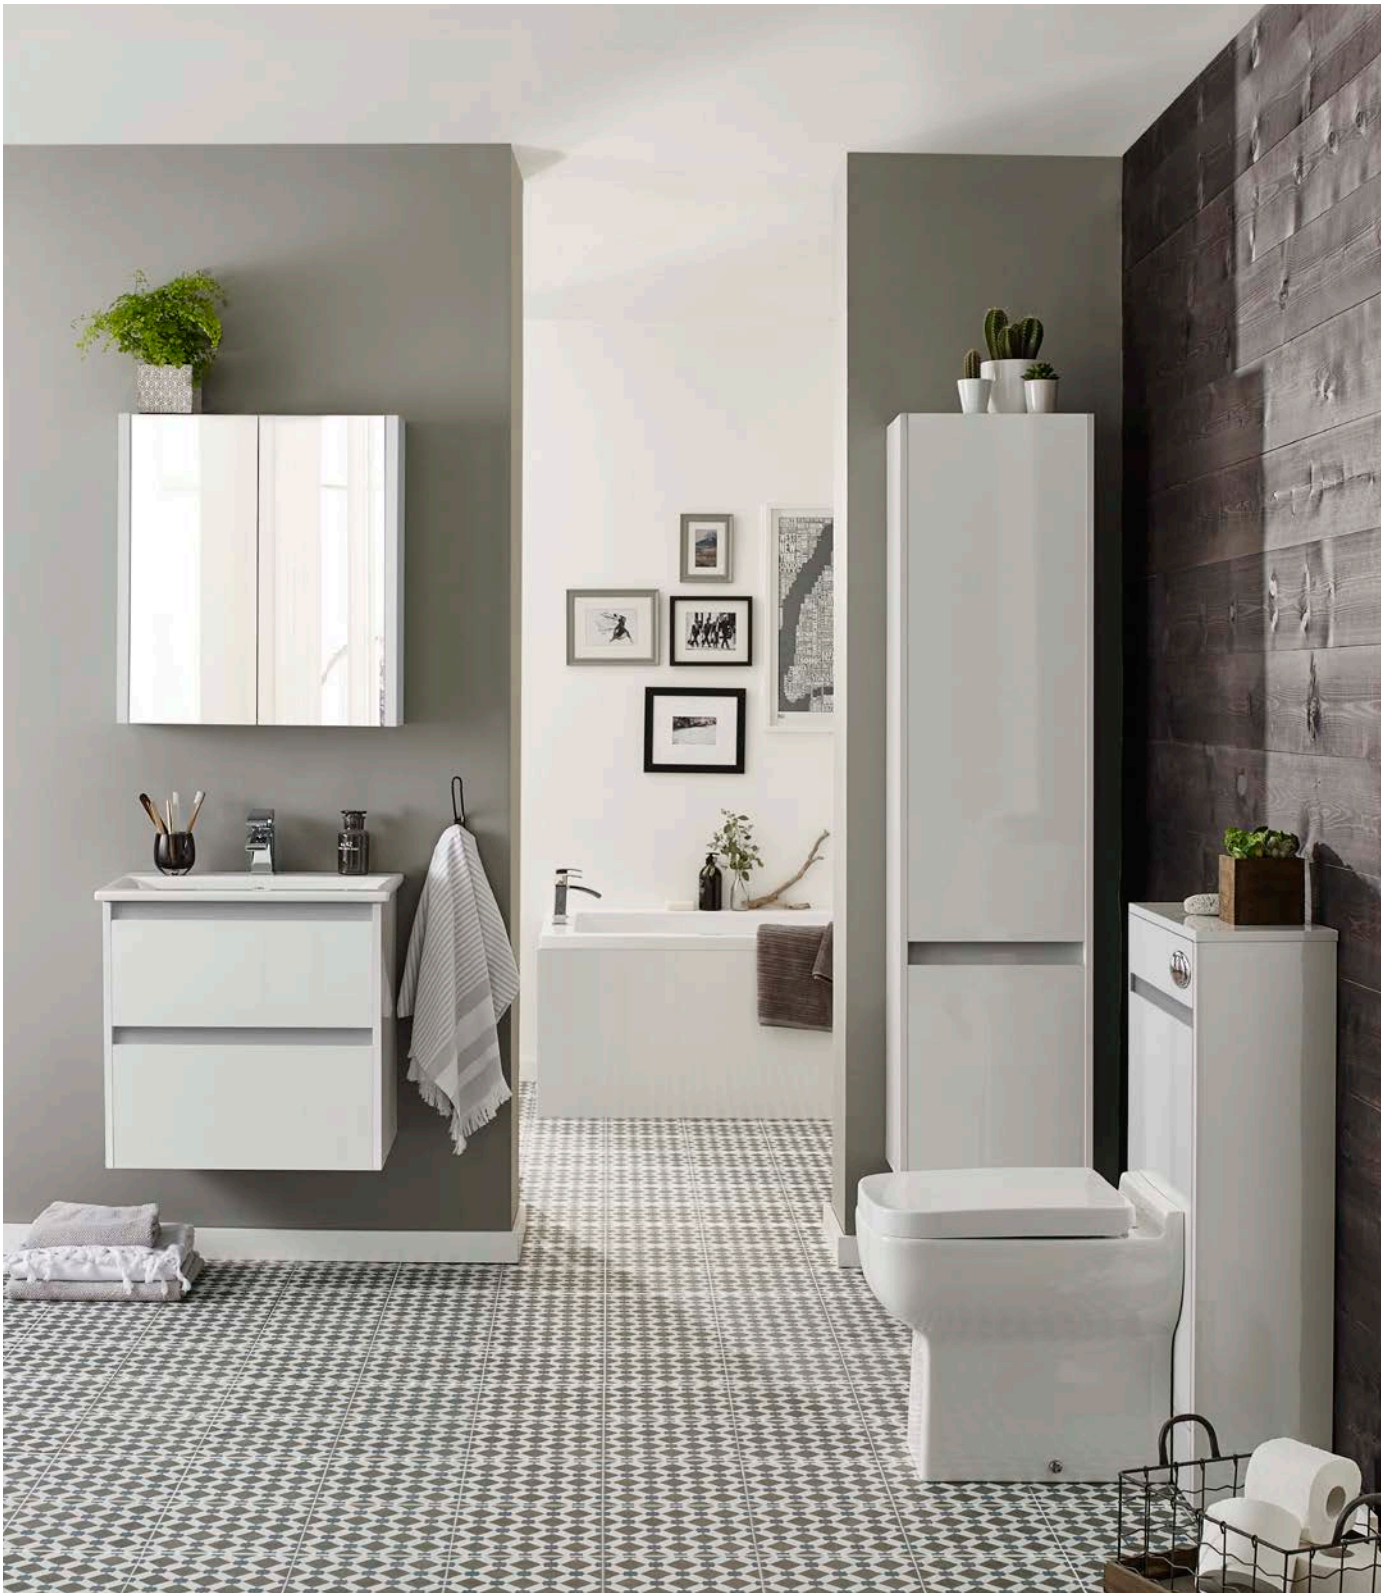

FOR FEATURED PAN SEE PAGE 84