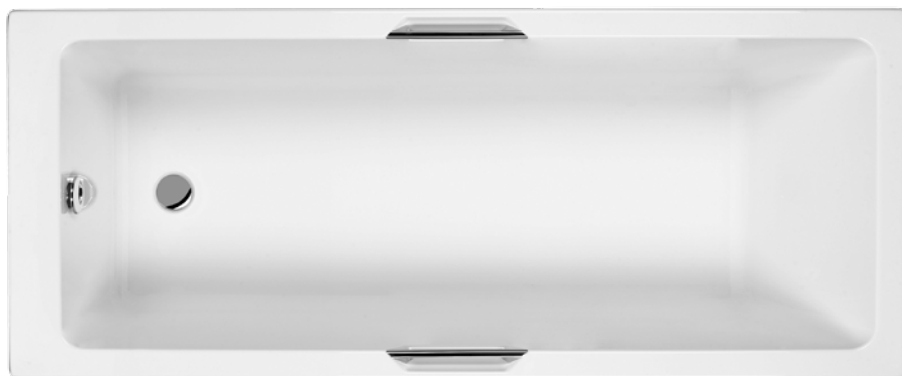

25 Year Guarantee

Encapsulated Baseboard

Made in UK

ARK

FOR TECHNICAL INFORMATION SEE PAGE 218

OPTIONAL BLACK GRIPS

CHROME INTEGRATED GRIPS SUPPLIED AS STANDARD

Luxe