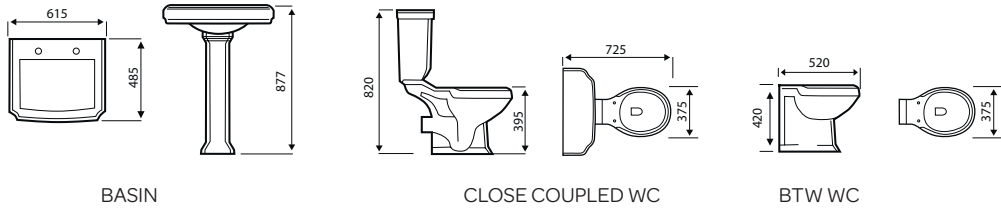

Astley

BASIN

CLOSE COUPLED WC

BTW WC

Options 600